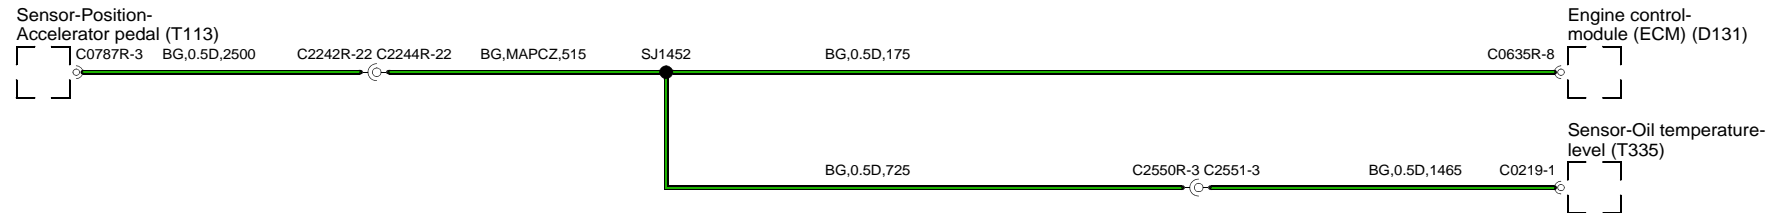

SJ1812 (NO) ENGINE BAY

SJ1446 (RG) ENGINE BAY SJ11 (RG)

Sensor-Mass air-flow (MAF) (T115)
C0149-1 GU, 1.0, 1791

SJ5 (RU) DIESEL ENGINE

SJ1452 (BG) ENGINE BAY