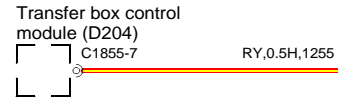

SJ800

UR,0.5H,1160

C2169-1

Sensor-Selector-position (T304)

UR,0.5H,345

C0675-6

Sensor-Gearbox-position (T190)

SJ801 (RY) TRANSMISSION