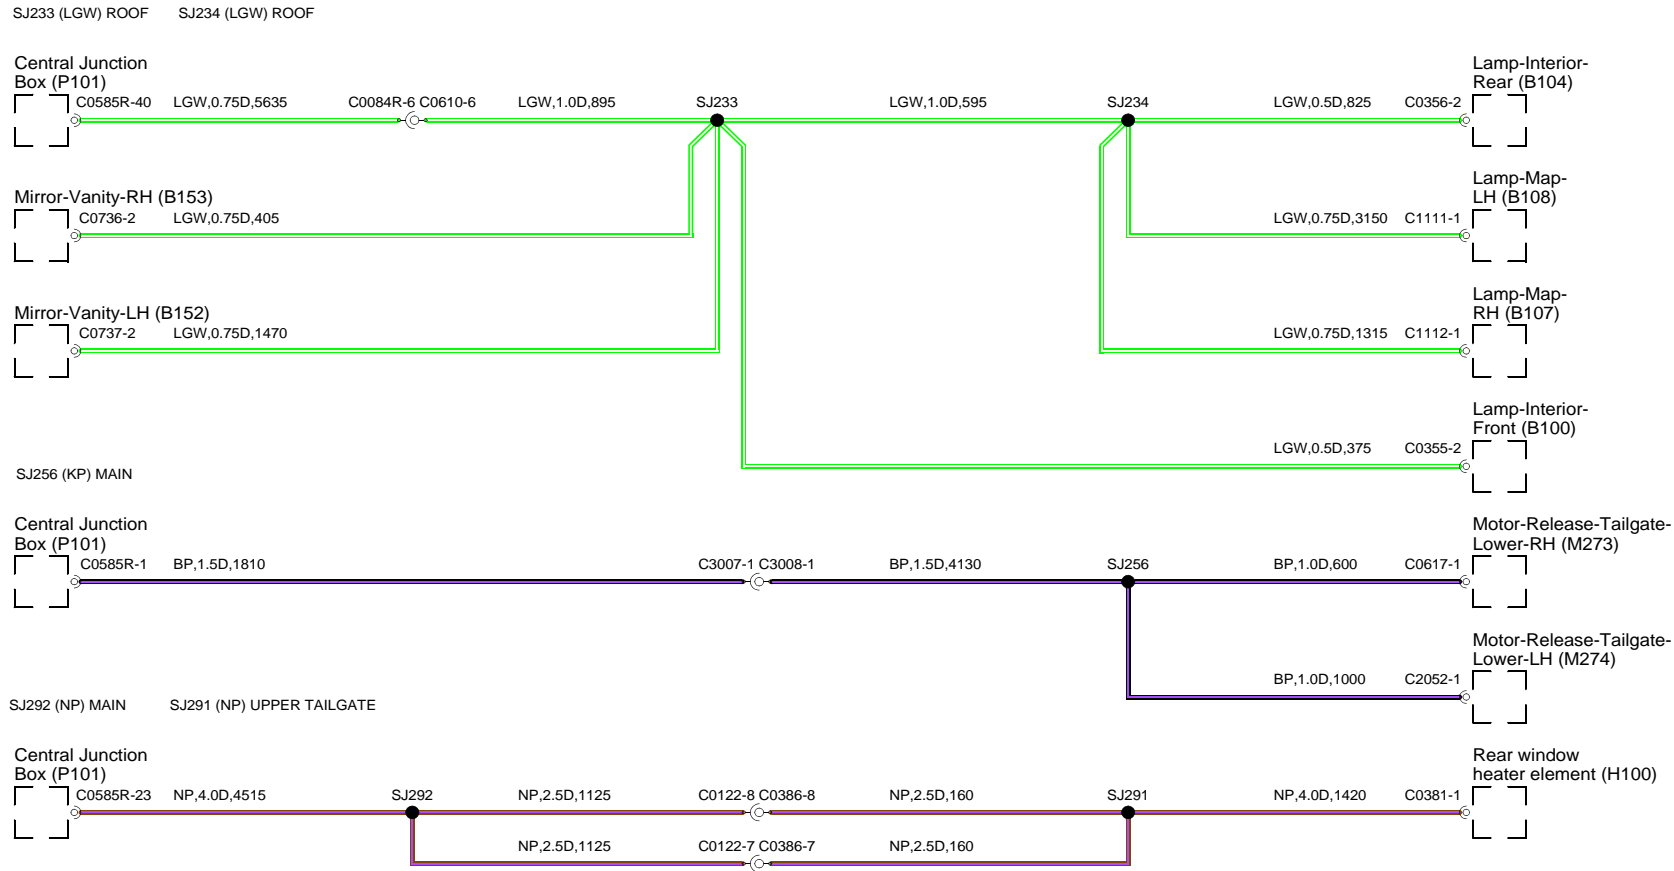

SJ205 (G) REAR DOOR-RH

SJ205 (G) REAR DOOR-LH

SJ215 (SW) DRIVERS DOOR SJ1777 (SW) MAIN

SJ217 (G) DRIVER DOOR

SJ218 (GW) DRIVER DOOR

SJ225 (GW) PASSENGER DOOR

SJ226 (GW) PASSENGER DOOR

SJ1236 (R) ENGINE BAY