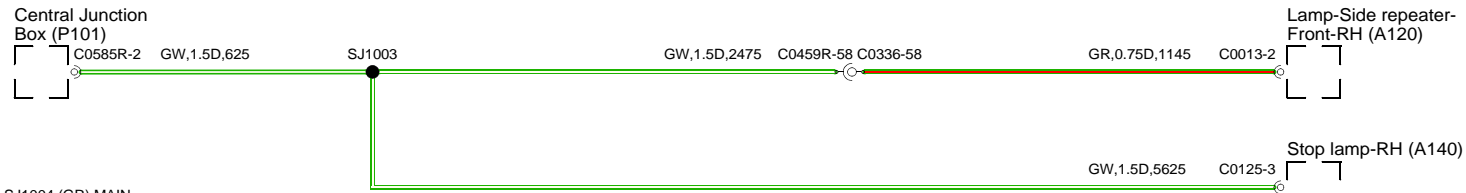

SJ1003 (GW) MAIN

SJ1004 (GR) MAIN

SJ1814 (GP) MAIN SJ1882 (GP) ENGINE BAY SJ813 (GP) MAIN

SJ7 (GN) MAIN

Central Junction Box (P101)

Stop lamp-RH (A140)

SJ1011 (BG) MAIN

Central Junction Box (P101)

SJ1012 (BP) MAIN

Central Junction Box (P101)

Motor-Central door-locking-Passenger (M237)

SJ1013 (BR) MAIN

Motor-Central door-locking-Passenger (M237)

Central Junction Box (P101)

SJ20 (RO) MAIN

Lamp-Number plate and-tail door switch (A155)