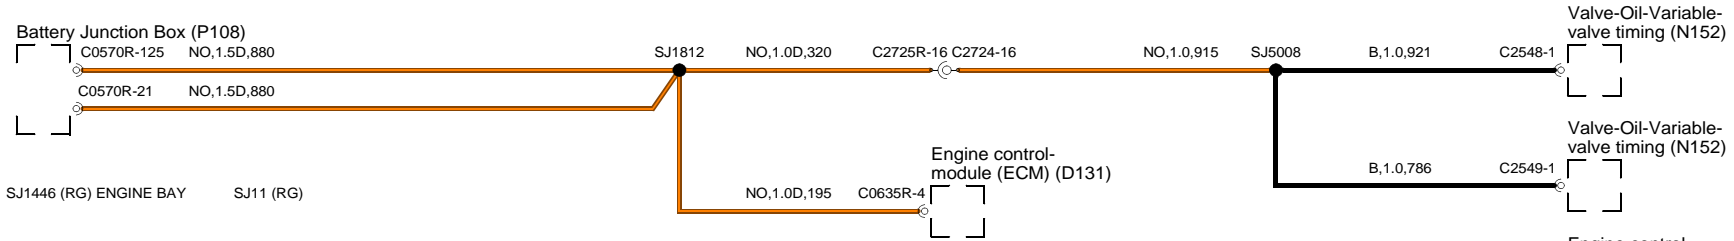

SJ406 (GY) REAR CHASSIS

SJ444 (NK) TRANSMISSION AUTO

SJ1445 (NK) ENGINE BAY

SJ1450 (GU) ENGINE BAY SJ1280 (GU) ENGINE SJ7 (WU) SJ1 (WU)

SJ1812 (NO) ENGINE BAY

SJ1446 (RG) ENGINE BAY SJ11 (RG)

Sensor-Mass air-flow (MAF) (T115)
C0149-1 GU, 1.0, 1791