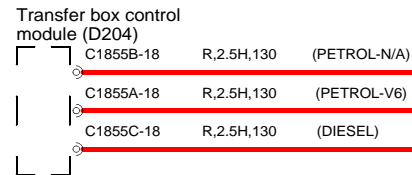

C2167-1

Motor-Transfer box (M276)

SJ805 (R) TRANSMISSION SJ804 (R) TRANSMISSION
SJ1805 (R) TRANSMISSION SJ2804 (R) TRANSMISSION
SJ2805 (R) TRANSMISSION SJ1804 (R) TRANSMISSION