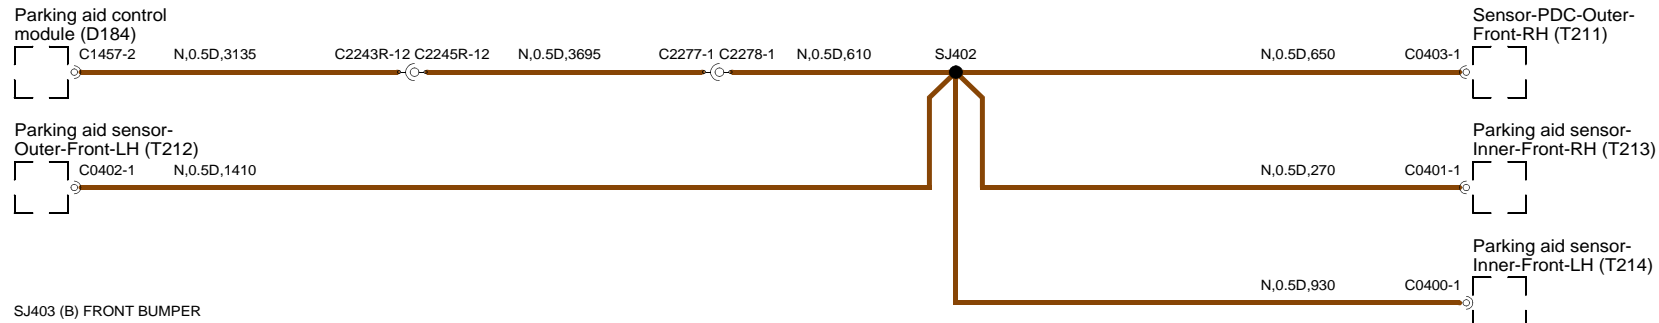

N,0.5D,320

C0964-1

Parking aid sensor-Inner-Rear-LH (T218)

N,0.5D,400

C0963-1

Parking aid sensor-Outer-Rear-LH (T216)

SJ402 (N) FRONT BUMPER

SJ403 (B) FRONT BUMPER