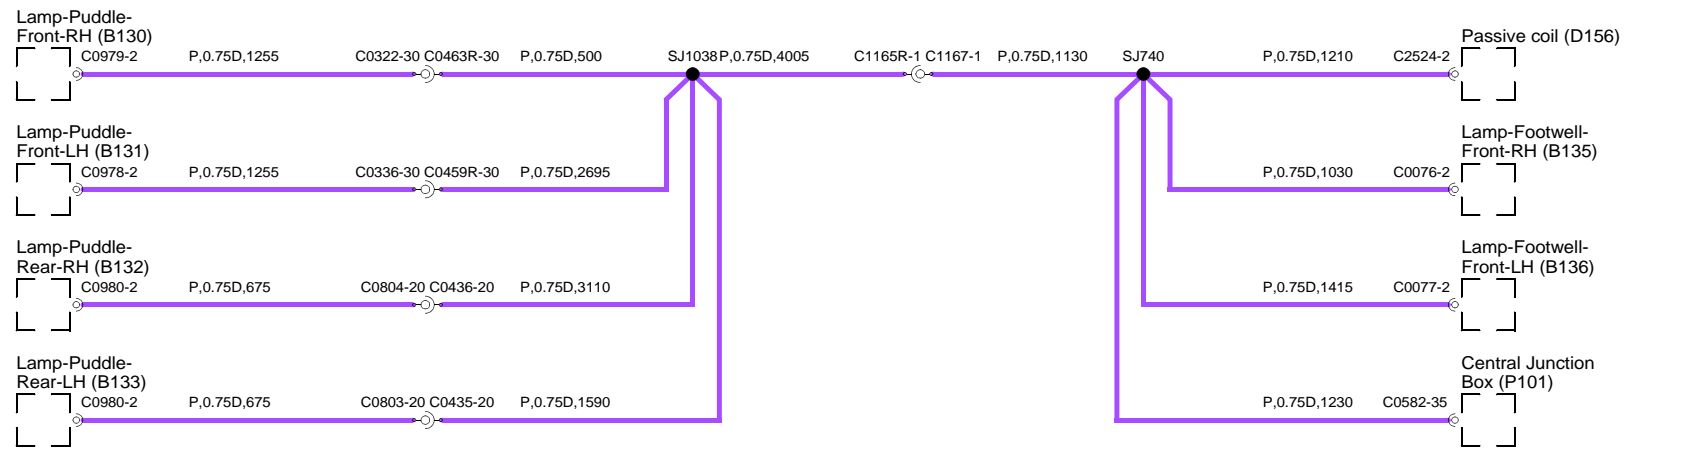

SJ1012 (BP) MAIN

Central Junction Box (P101)

Motor-Central door-locking-Passenger (M237)

SJ1013 (BR) MAIN

Motor-Central door-locking-Passenger (M237)

Central Junction Box (P101)

SJ20 (RO) MAIN

Lamp-Number plate and-tail door switch (A155)

SJ22 (RB) MAIN

Battery Junction Box (P108)

SJ1027 (YR) MAIN

Central Junction Box (P101)

SJ1029 (R) MAIN

SJ1031 (NP) MAIN

SJ1033 (SB) MAIN

SJ1038 (P) MAIN SJ740 (P) FACIA