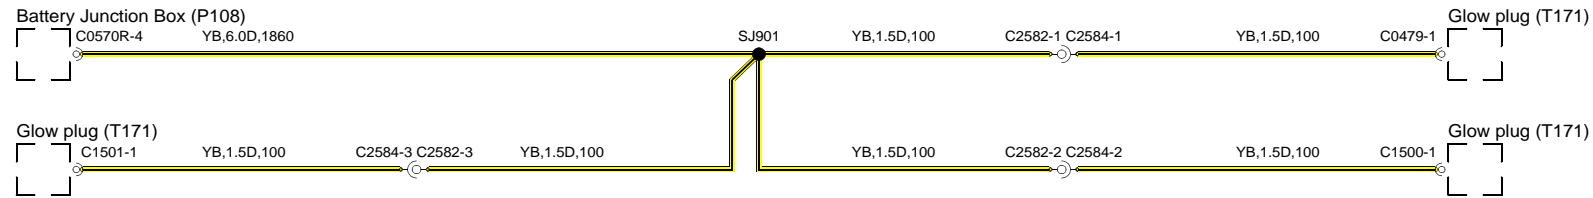

SJ901 (YB) ENGINE BAY

SJ902 (YB) ENGINE BAY