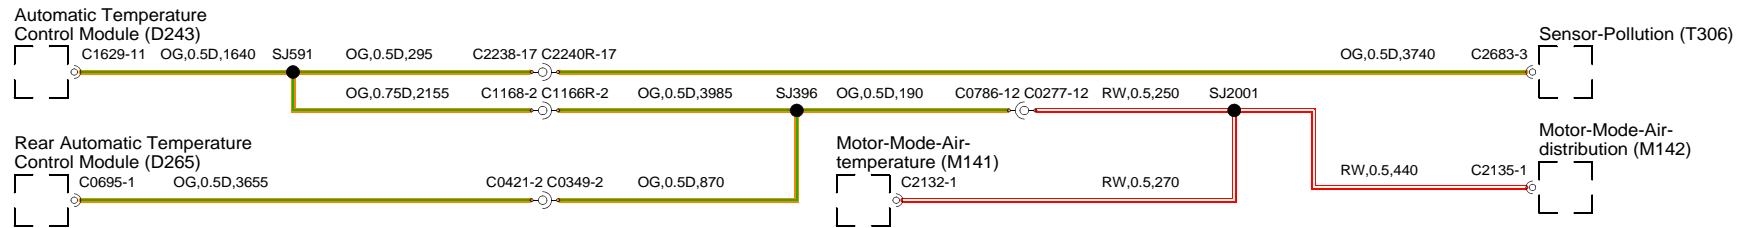

SJ591 (OG) FACIA SJ396 (OG) MAIN SJ2001 (OG) REAR AIRCON