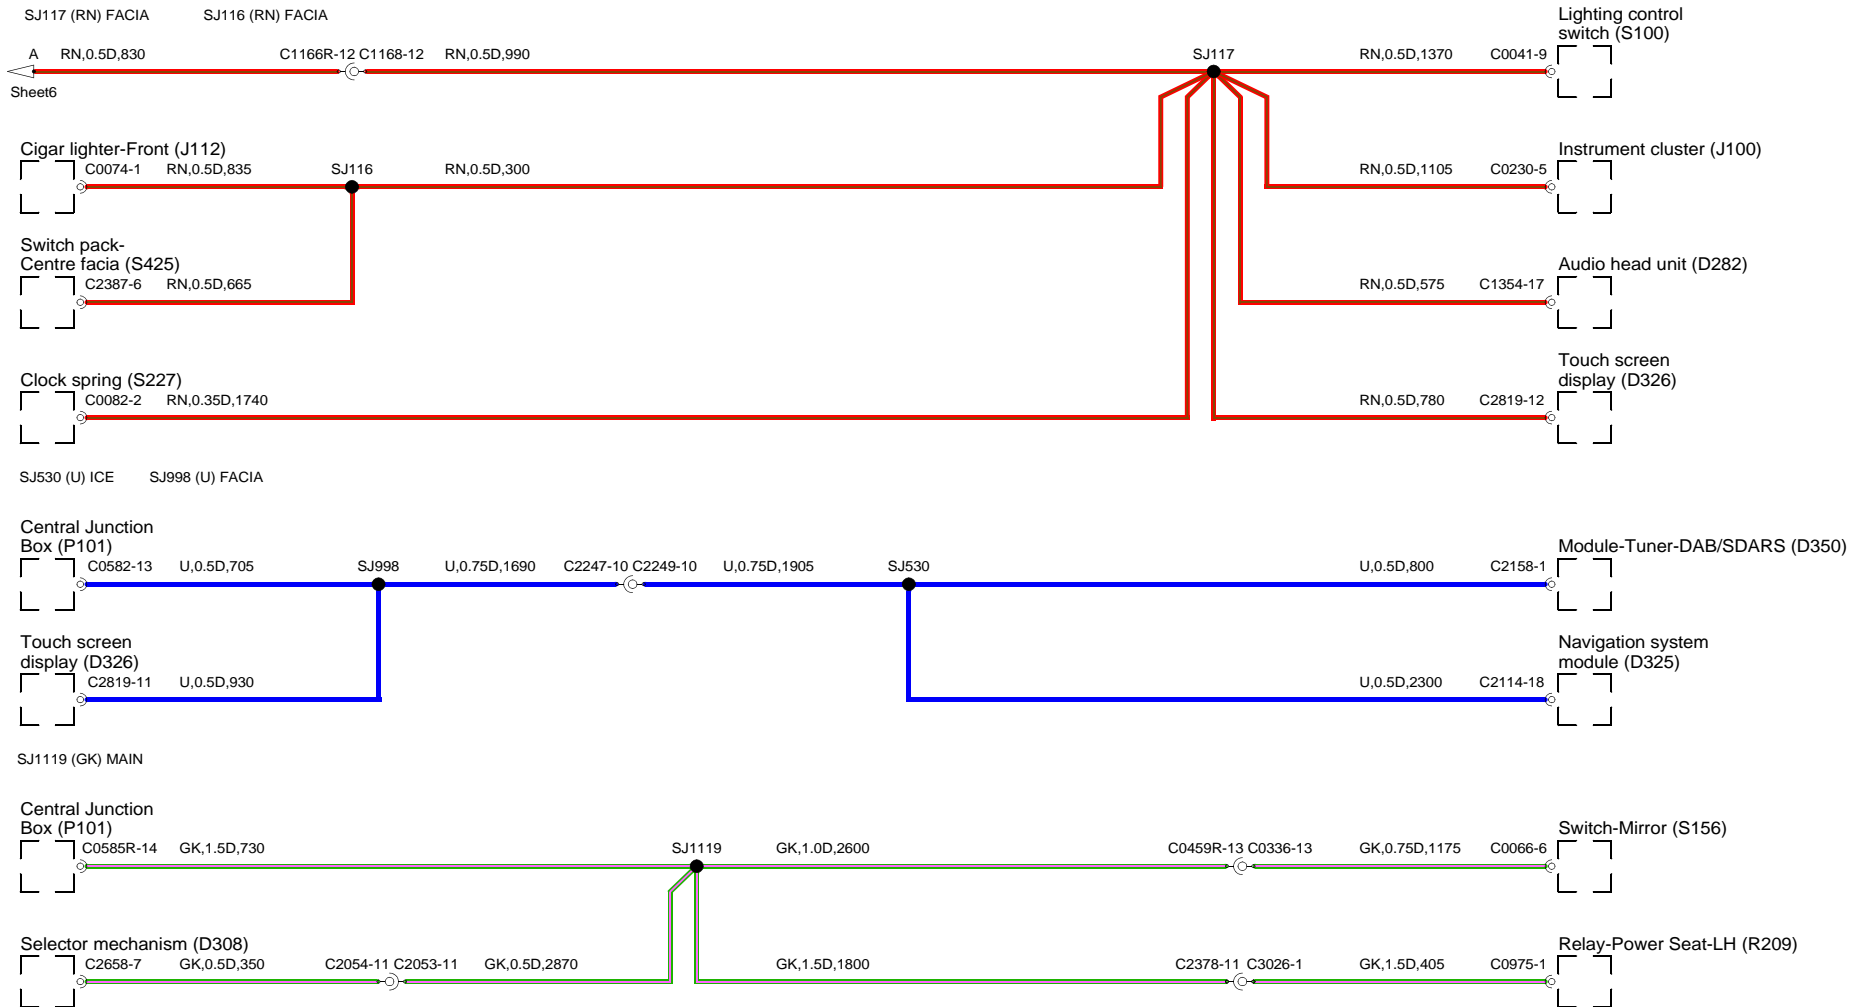

SJ235 (P) ROOF

SJ1039 (PW) MAIN

SJ1046 (Y) MAIN

SJ1045 (R) MAIN

SJ131 (PU) FACIA

Central Junction Box (P101)

SJ170 (NY) ENGINE BAY

Battery Junction Box (P108)