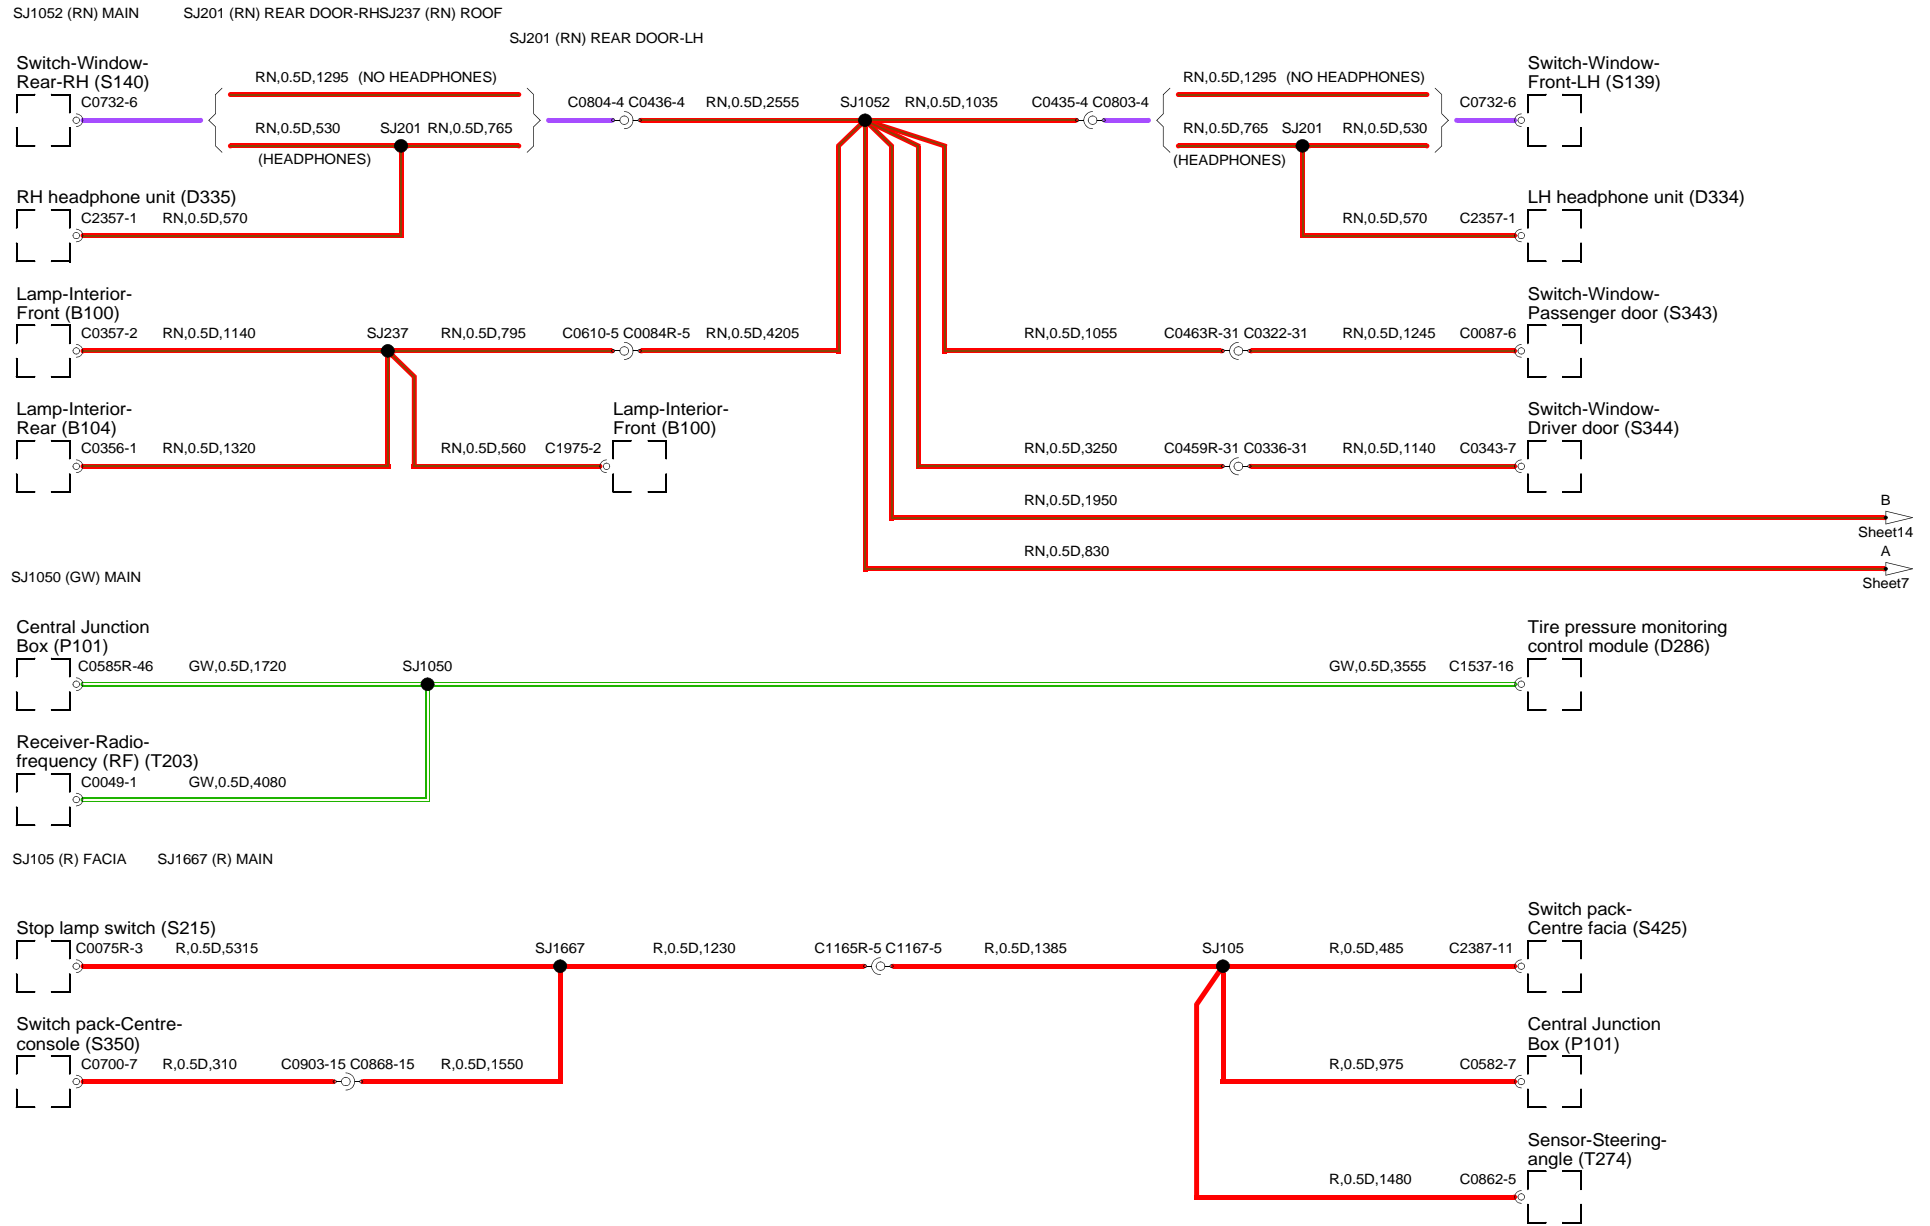

SJ235 (P) ROOF

SJ1039 (PW) MAIN

SJ1046 (Y) MAIN

SJ1045 (R) MAIN

SJ131 (PU) FACIA

Central Junction Box (P101)

SJ170 (NY) ENGINE BAY

Battery Junction Box (P108)