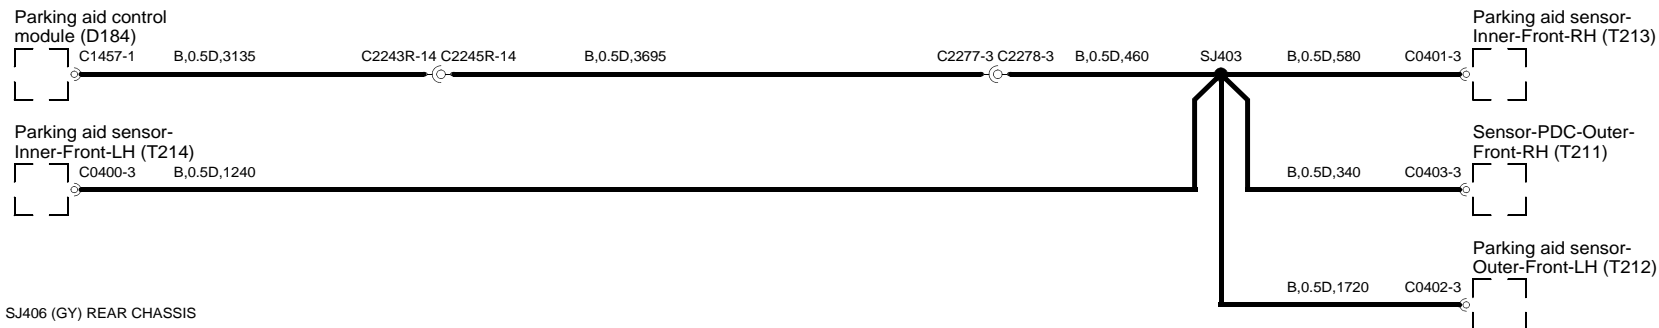

N,0.5D,320

C0964-1

Parking aid sensor-Inner-Rear-LH (T218)

N,0.5D,400

C0963-1

Parking aid sensor-Outer-Rear-LH (T216)

SJ402 (N) FRONT BUMPER

SJ403 (B) FRONT BUMPER