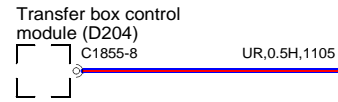

SJ695

RW,0.5D,100

C1443-2

Sensor-Temperature/Humidity (T315)

RW,0.5D,100

C0884-1

Sensor-Temperature/Humidity (T315)

SJ800 (UR) TRANSMISSION