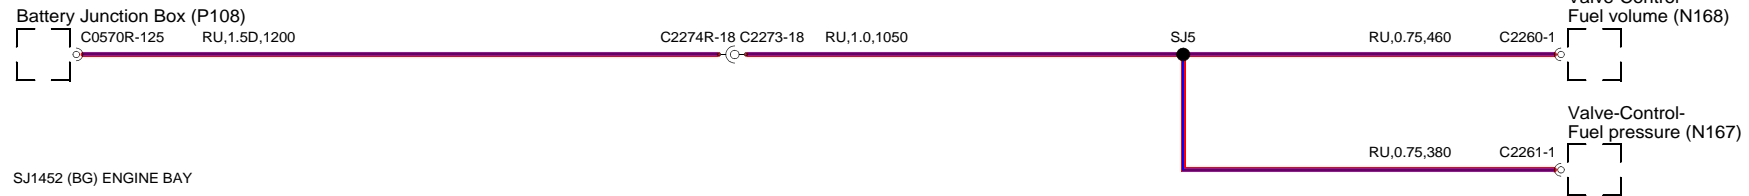

SJ1452 (BG) ENGINE BAY