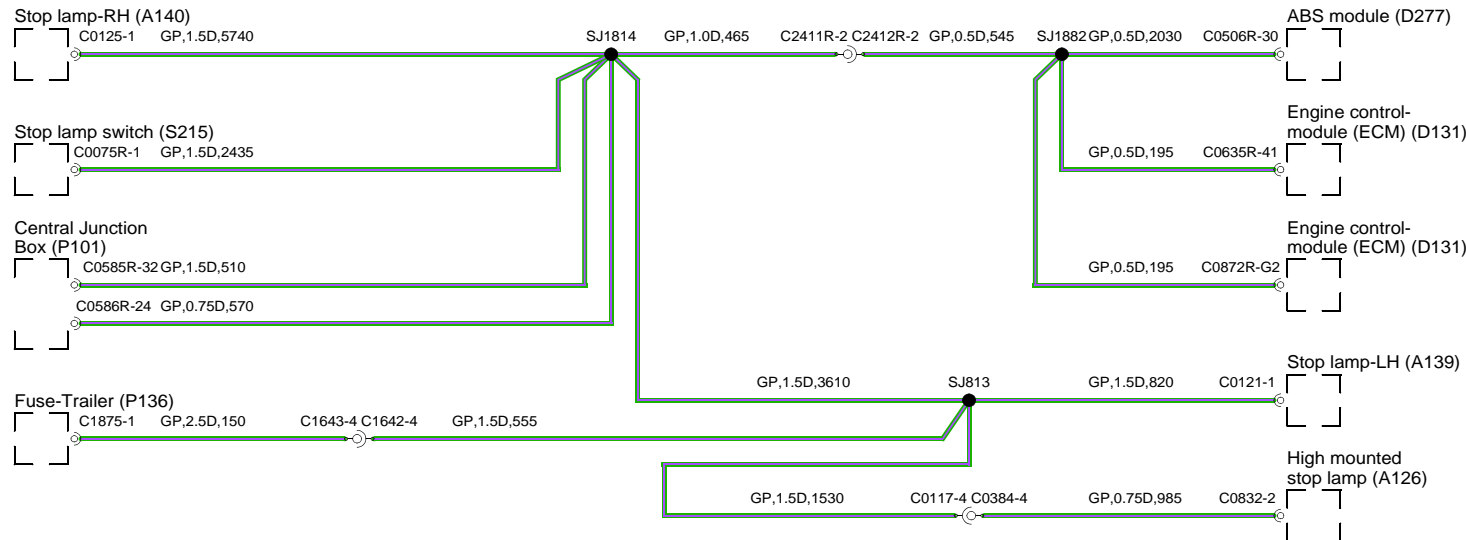

SJ1003 (GW) MAIN

SJ1004 (GR) MAIN

SJ1814 (GP) MAIN SJ1882 (GP) ENGINE BAY SJ813 (GP) MAIN

SJ7 (GN) MAIN

Central Junction Box (P101)

Stop lamp-RH (A140)

SJ1011 (BG) MAIN

Central Junction Box (P101)

SJ1012 (BP) MAIN

Central Junction Box (P101)

Motor-Central door-locking-Passenger (M237)

SJ1013 (BR) MAIN

Motor-Central door-locking-Passenger (M237)

Central Junction Box (P101)

SJ20 (RO) MAIN

Lamp-Number plate and-tail door switch (A155)