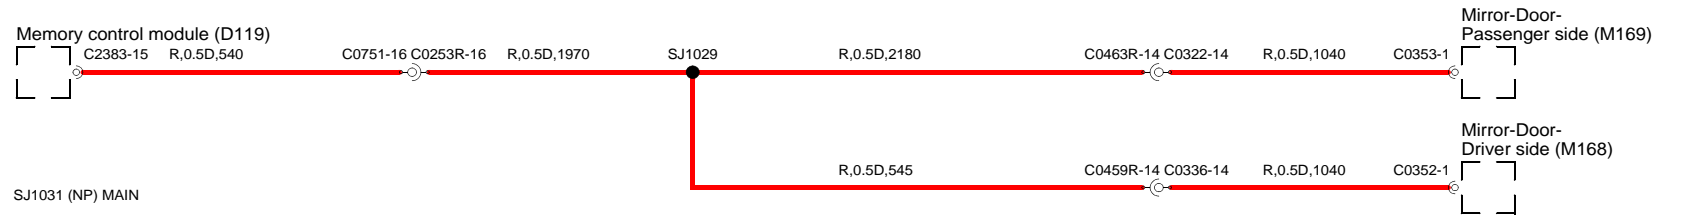

SJ1012 (BP) MAIN

Central Junction Box (P101)

Motor-Central door-locking-Passenger (M237)

SJ1013 (BR) MAIN

Motor-Central door-locking-Passenger (M237)

Central Junction Box (P101)

SJ20 (RO) MAIN

Lamp-Number plate and-tail door switch (A155)

SJ22 (RB) MAIN

Battery Junction Box (P108)

SJ1027 (YR) MAIN

Central Junction Box (P101)

SJ1029 (R) MAIN

SJ1031 (NP) MAIN

SJ1033 (SB) MAIN

SJ1038 (P) MAIN SJ740 (P) FACIA