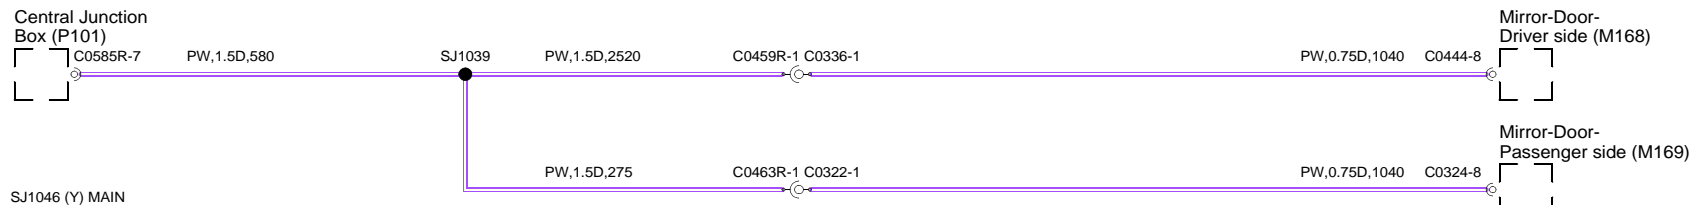

SJ1039 (PW) MAIN

SJ1046 (Y) MAIN