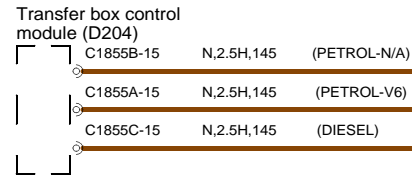

SJ801

RY,0.5H,1010

C2169-3

Sensor-Selector-position (T304)

RY,0.5H,195

C0675-5

Sensor-Gearbox-position (T190)

SJ802 (N) TRANSMISSION SJ803 (N) TRANSMISSION
SJ1802 (N) TRANSMISSION SJ1803 (N) TRANSMISSION
SJ2802 (N) TRANSMISSION SJ2803 (N) TRANSMISSION