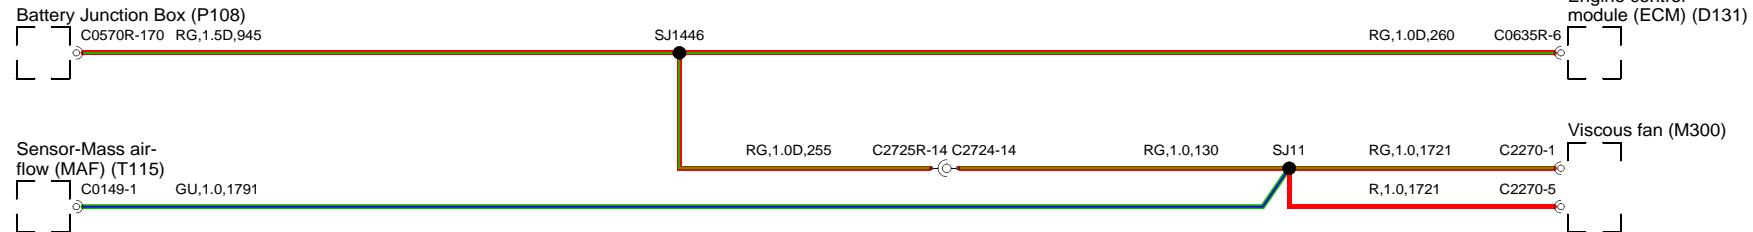

SJ406 (GY) REAR CHASSIS

SJ444 (NK) TRANSMISSION AUTO

SJ1445 (NK) ENGINE BAY

SJ1450 (GU) ENGINE BAY SJ1280 (GU) ENGINE SJ7 (WU) SJ1 (WU)

SJ1812 (NO) ENGINE BAY

SJ1446 (RG) ENGINE BAY SJ11 (RG)

Sensor-Mass air-flow (MAF) (T115)
C0149-1 GU, 1.0, 1791