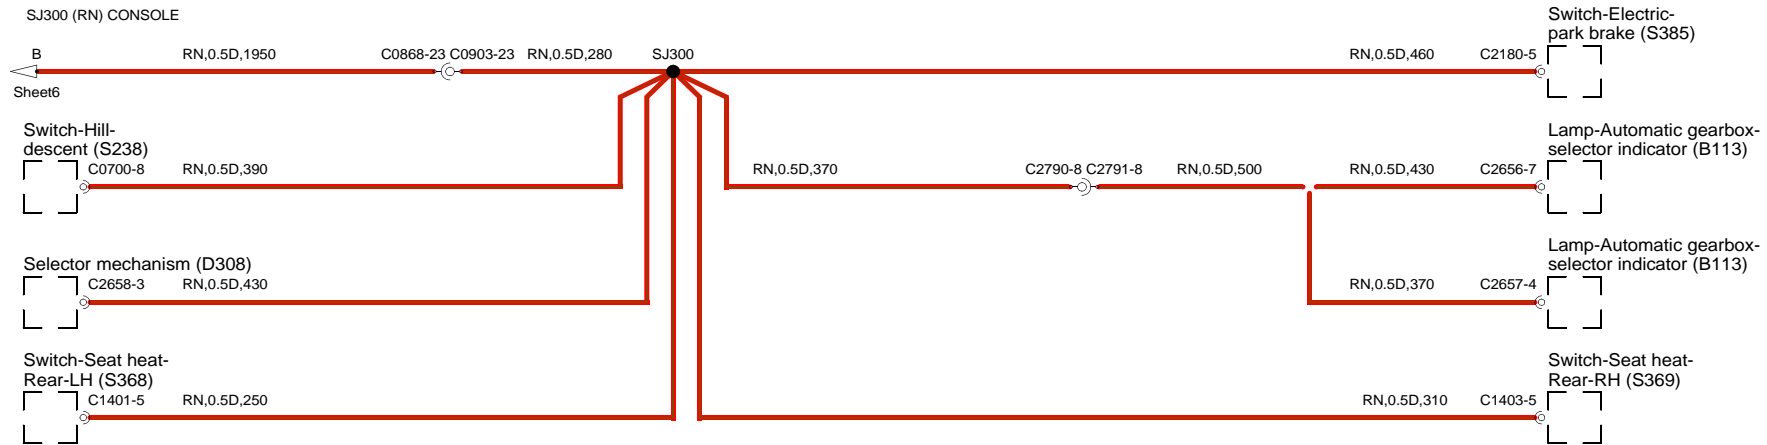

SJ205 (G) REAR DOOR-RH

SJ205 (G) REAR DOOR-LH

SJ215 (SW) DRIVERS DOOR SJ1777 (SW) MAIN

SJ217 (G) DRIVER DOOR

SJ218 (GW) DRIVER DOOR

SJ225 (GW) PASSENGER DOOR

SJ226 (GW) PASSENGER DOOR

SJ1236 (R) ENGINE BAY