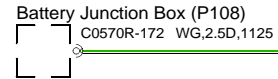

SJ1445 (NK) ENGINE BAY