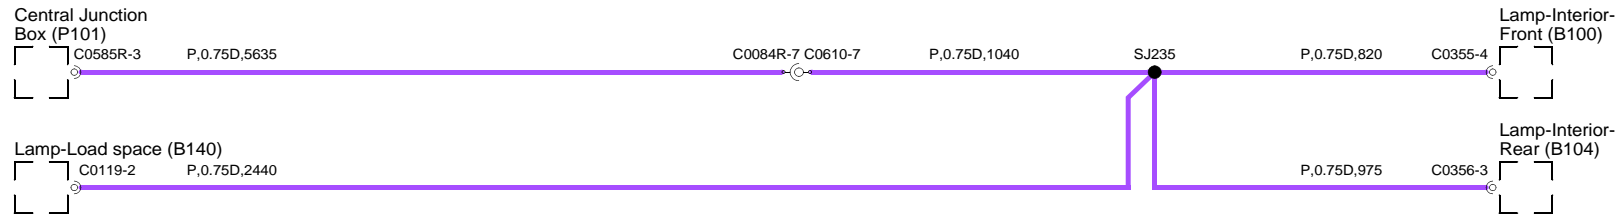

SJ1012 (BP) MAIN

Central Junction Box (P101)

Motor-Central door-locking-Passenger (M237)

SJ1013 (BR) MAIN

Motor-Central door-locking-Passenger (M237)

Central Junction Box (P101)

SJ20 (RO) MAIN

Lamp-Number plate and-tail door switch (A155)

SJ22 (RB) MAIN

Battery Junction Box (P108)

SJ1027 (YR) MAIN

Central Junction Box (P101)

SJ1029 (R) MAIN

SJ1031 (NP) MAIN

SJ1033 (SB) MAIN

SJ1038 (P) MAIN SJ740 (P) FACIA

SJ235 (P) ROOF

SJ1039 (PW) MAIN

SJ1046 (Y) MAIN

SJ1045 (R) MAIN

SJ131 (PU) FACIA

Central Junction Box (P101)

SJ170 (NY) ENGINE BAY

Battery Junction Box (P108)