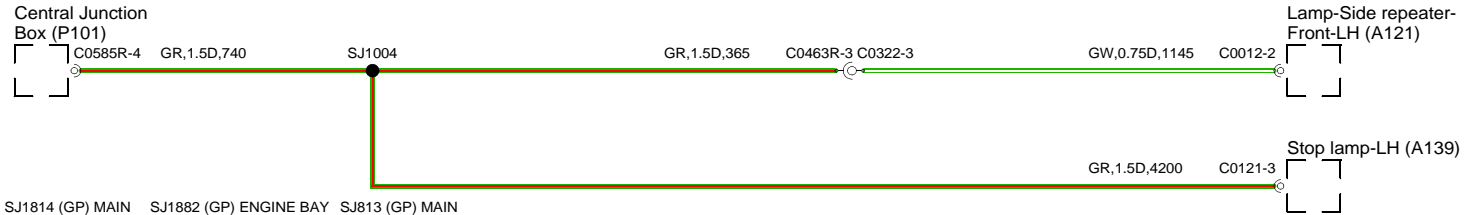

SJ1003 (GW) MAIN

SJ1004 (GR) MAIN

SJ1814 (GP) MAIN SJ1882 (GP) ENGINE BAY SJ813 (GP) MAIN

SJ7 (GN) MAIN

Central Junction Box (P101)

Stop lamp-RH (A140)

SJ1011 (BG) MAIN

Central Junction Box (P101)

SJ1012 (BP) MAIN

Central Junction Box (P101)

Motor-Central door-locking-Passenger (M237)

SJ1013 (BR) MAIN

Motor-Central door-locking-Passenger (M237)

Central Junction Box (P101)

SJ20 (RO) MAIN

Lamp-Number plate and-tail door switch (A155)