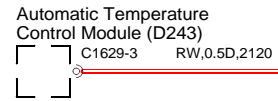

SJ695 (RW) FACIA