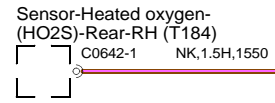

SJ406 (GY) REAR CHASSIS

SJ444 (NK) TRANSMISSION AUTO

SJ1445 (NK) ENGINE BAY

SJ1450 (GU) ENGINE BAY SJ1280 (GU) ENGINE SJ7 (WU) SJ1 (WU)

SJ1812 (NO) ENGINE BAY

SJ1446 (RG) ENGINE BAY SJ11 (RG)

Sensor-Mass air-flow (MAF) (T115)
C0149-1 GU, 1.0, 1791