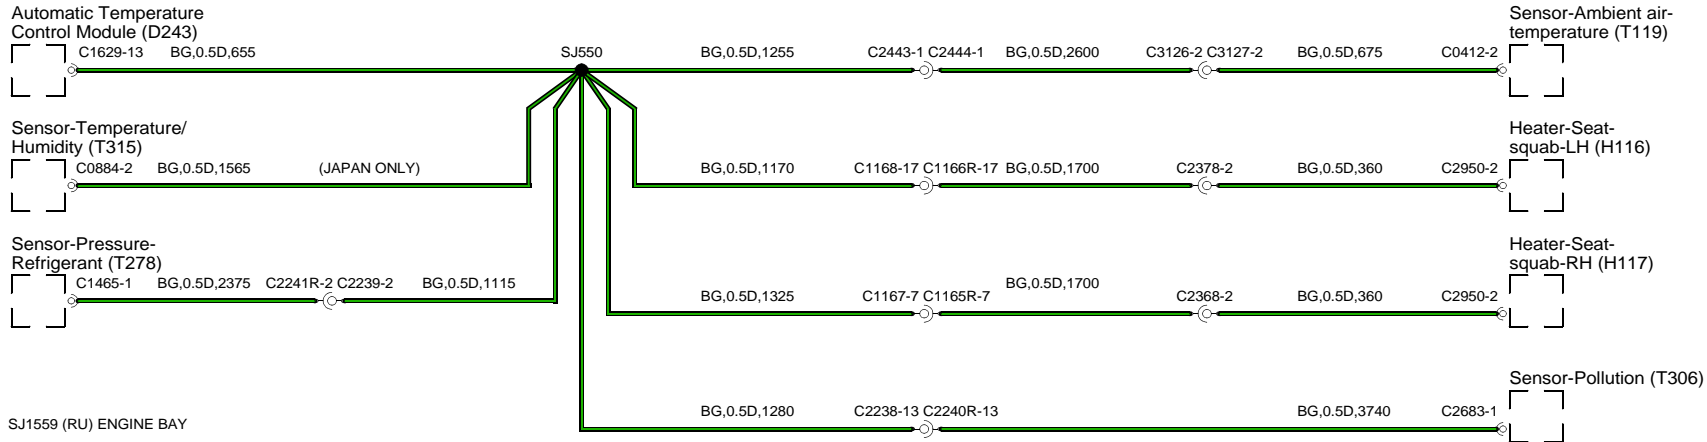

SJ550 (BG) FACIA