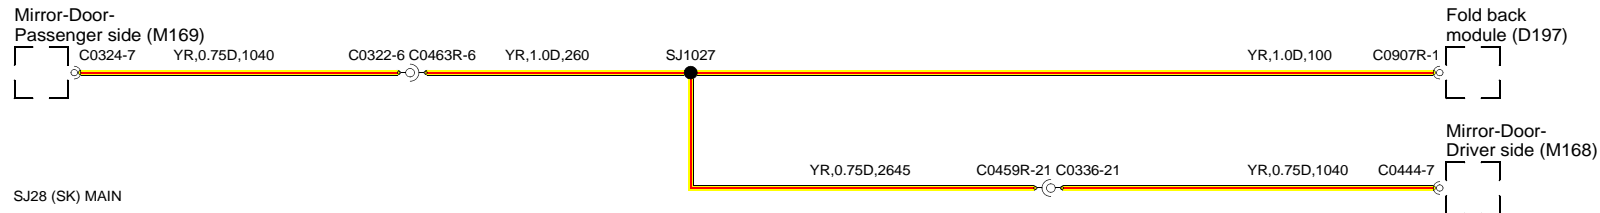

SJ1027 (YR) MAIN