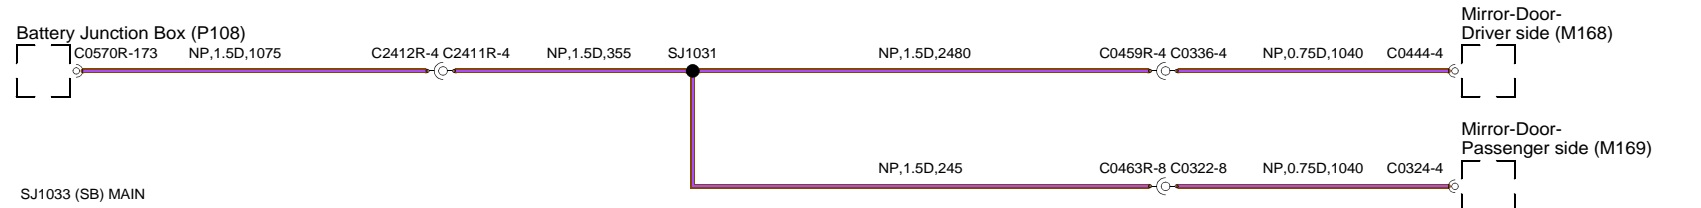

SJ1012 (BP) MAIN

Central Junction Box (P101)

Motor-Central door-locking-Passenger (M237)

SJ1013 (BR) MAIN

Motor-Central door-locking-Passenger (M237)

Central Junction Box (P101)

SJ20 (RO) MAIN

Lamp-Number plate and-tail door switch (A155)

SJ22 (RB) MAIN

Battery Junction Box (P108)

SJ1027 (YR) MAIN

Central Junction Box (P101)

SJ1029 (R) MAIN

SJ1031 (NP) MAIN

SJ1033 (SB) MAIN

SJ1038 (P) MAIN SJ740 (P) FACIA