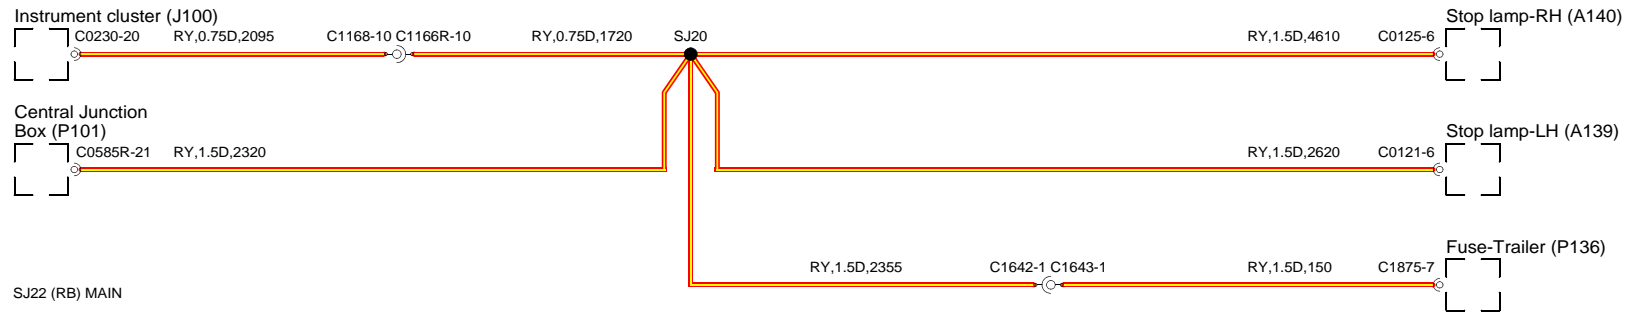

SJ1012 (BP) MAIN

Central Junction Box (P101)

Motor-Central door-locking-Passenger (M237)

SJ1013 (BR) MAIN

Motor-Central door-locking-Passenger (M237)

Central Junction Box (P101)

SJ20 (RO) MAIN

Lamp-Number plate and-tail door switch (A155)

SJ22 (RB) MAIN

Battery Junction Box (P108)

SJ1027 (YR) MAIN

Central Junction Box (P101)

SJ1029 (R) MAIN

SJ1031 (NP) MAIN

SJ1033 (SB) MAIN

SJ1038 (P) MAIN SJ740 (P) FACIA